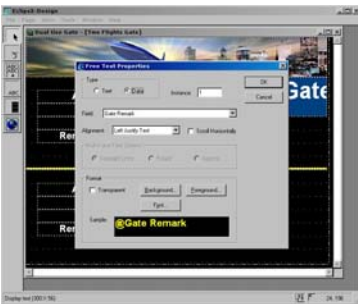

ECLIPSX™ -Design

Display Design Made Easy

ECLIPSX™ -Design is Com-Net's revolutionary new display design tool that lets you create or modify display pages for monitors, plasma displays, and TFT-LCD displays. This powerful design application gives you design features, such as dynamic sizing of graphics, yet is remarkably easy to navigate.

Display Design That Anyone Can Use

ECLIPSX-Design makes designing and changing the layout of your displays as easy and intuitive as drag, drop and click!

Its graphical user interface is a well-designed Windows®-based graphics design application with all the tools you need to add or change display elements.

Features include:

- **Easy-to-use tool bars, buttons and menus.**
- **Drag-and-drop capabilities.**
- **Dynamic sizing of graphics, text, columns and full-motion video clips.**
- **Handy cut, copy and paste tools.**
- **Easy-to-use dialog boxes and drop-down list boxes.**
- **What-you-see-is-what-you-get design environment.**
- **Effortless insertion of full-motion video clips and Web pages.**
- **Built-in transitions for code sharing.**
- **Live data viewing to instantly see new screen designs.**
- **Password protected. Only System Administrators are allowed to "publish" newly designed pages.**

The application also comes with a variety of adjustable templates to serve as a foundation for your new display designs.