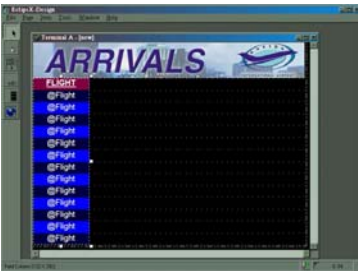

ECLIPSX™ -Design

Display Design Made Easy

ECLIPSX™ -Design is Com-Net's revolutionary new display design tool that lets you create or modify display pages for monitors, plasma displays, and TFT-LCD displays. This powerful design application gives you design features, such as dynamic sizing of graphics, yet is remarkably easy to navigate.

Display Design That Anyone Can Use

ECLIPSX-Design makes designing and changing the layout of your displays as easy and intuitive as drag, drop and click!

Its graphical user interface is a well-designed Windows®-based graphics design application with all the tools you need to add or change display elements.

Features include:

- **Easy-to-use tool bars, buttons and menus.**
- **Drag-and-drop capabilities.**
- **Dynamic sizing of graphics, text, columns and full-motion video clips.**
- **Handy cut, copy and paste tools.**
- **Easy-to-use dialog boxes and drop-down list boxes.**
- **What-you-see-is-what-you-get design environment.**
- **Effortless insertion of full-motion video clips and Web pages.**
- **Built-in transitions for code sharing.**
- **Live data viewing to instantly see new screen designs.**
- **Password protected. Only System Administrators are allowed to "publish" newly designed pages.**

The application also comes with a variety of adjustable templates to serve as a foundation for your new display designs.