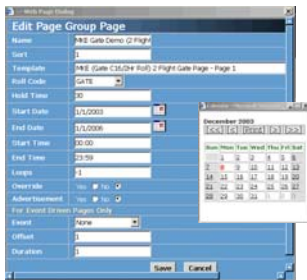

Flight Information Display System

ECLIPSX™ -Ad

Advertise What You Want, When You Want

Transform your FIDS display devices into a revenue producing resource. ECLIPSX™ -Ad is Com-Net's newest module that lets you schedule advertising or other display events such as videos or slide shows to be displayed on various types of signage such as monitors, plasma displays or TFT flat-screen LCDs. Display events can be scheduled on existing FIDS monitors or separately on dedicated displays.

Now you can schedule and display such events as:

- Advertisements and promotions
- Public service announcements

Scheduling That Anyone Can Use

ECLIPSX-Ad makes scheduling events on displays effortless. With a user interface that includes a calendar drop down form to select beginning and ending dates for events, ECLIPSX-Ad allows users to quickly input or change the schedule date.

Within this form a user can easily schedule:

- When the advertisement or display event will occur
- Where the advertisement or display event will occur
- How many times the advertisement or display event will occur

Display events can easily be scheduled on one or more monitors. The message or advertisement then runs for a designated amount of time. Start and finish times, as well as looping options can be programmed.

Extensive Flexibility

ECLIPSX-Ad contains all content within a Web page, allowing for extensive flexibility for the type of creative content that can be displayed, including picture-in-picture.

Formats* supported include:

- Scrolling Text
- Shockwave/Flash
- QuickTime
- MPEG
- JPEG
- GIF
- Web Elements
- Slide Show

* Customized configuration may be required on some formats