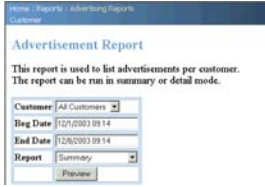

Administrative and Billing Support

It is easy to track information with the Administrative/Billing Support module. This module tracks and reports on all display events for items such as:

- Frequency
- Location
- Run-time

Port Columbus International Airport